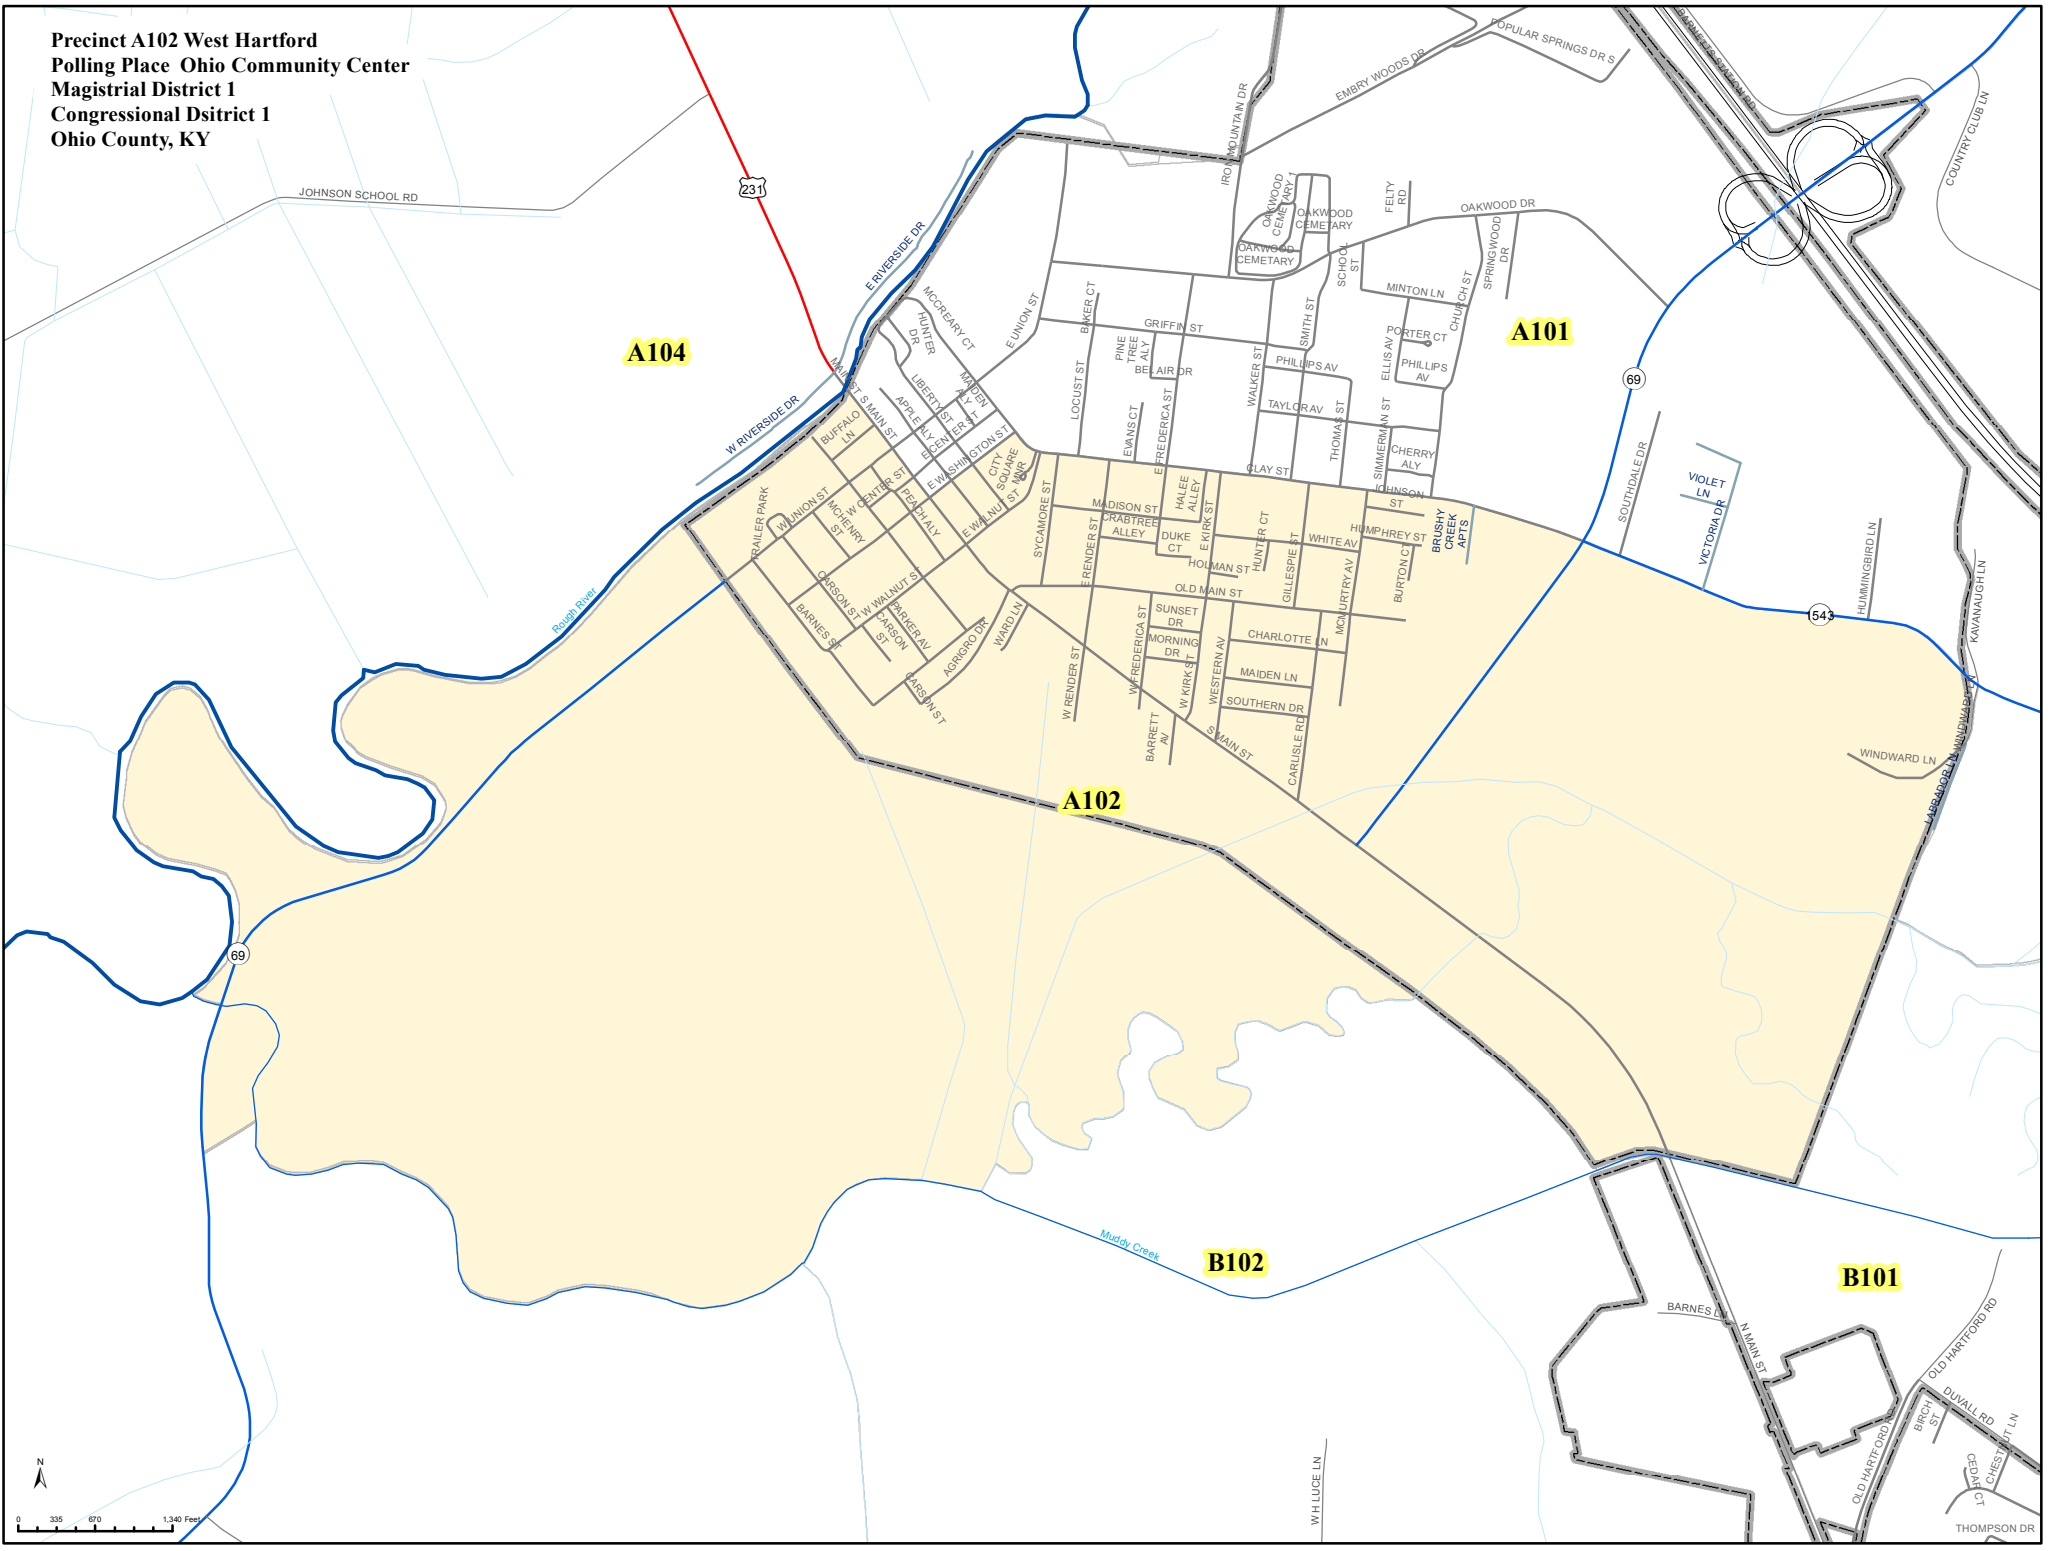

Precinct A102 West Hartford
Polling Place Ohio Community Center
Magistral District 1
Congressional District 1
Ohio County, KY

A104

A101

A102

B102

B101